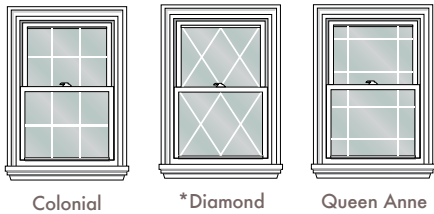

Technical Performance Specifications

Styles	Kensington Glass KG4 S				KensingtonGlass KG7 S				KensingtonGlass KG9 S			
	U-Factor	R-Value	SHGC	VT	U-Factor	R-Value	SHGC	VT	U-Factor	R-Value	SHGC	VT
Picture Window	0.26	3.8	0.23	0.53	0.17	5.9	0.2	0.47	0.14	7.1	0.2	0.47
Casement/Awning	0.25	4.0	0.17	0.4	0.18	5.6	0.16	0.35	0.17	5.9	0.16	0.35
Double Hung	0.26	3.8	0.21	0.48	0.2	5.0	0.19	0.43	0.18	5.6	0.18	0.43
Slider	0.27	3.7	0.21	0.48	0.2	5.0	0.18	0.42	0.18	5.6	0.18	0.42
Sliding Patio Door	0.3	3.3	0.2	0.45	0.22	4.5	0.18	0.39	0.21	4.8	0.18	0.39
Swing Patio Door	0.31	3.2	0.19	0.43	0.24	4.2	0.17	0.38	0.22	4.5	0.17	0.38

Frame Material / Style

Frame Material	Fixed picture	Double hung	Casement	Awning	2-Section Sliding	Patio / Swing Doors	Bow/Bay/ Garden	Half Circle/Arch	Geometric
3 1/4" vinyl									
Window Type	Fixed picture	Double hung	Casement	Awning	2-Section Sliding	Patio / Swing Doors	Bow/Bay/ Garden	Half Circle/Arch	Geometric
Minimum Size	14.75" x 11.75"	17" x 26"	15.25" x 20.50"	20.5" x 15.25"	22" x 14.25"	see	dealer	for	details
Maximum Size	84" x 84" (144 max U/I)	54" x 85" (140 max U/I)	36" x 72" (96 max U/I)	48" x 36" (80 max U/I)	84" x 66" (145 Max U/I)	see	dealer	for	details

Grille Options

Between The Glass

Grille pieces between the panes of glass create the desired look while preserving the smooth, easy-to-clean glass surface inside and outside. Pencil, Perimeter and Single Line Prairie grid styles also available.

Grille Colors and Styles

	White	Tan	Brass*	Light Oak, Cherry or Pecan Laminate
Colonial	Flat, Contoured	Flat, Contoured	Pencil	Flat, Contoured
Queen Anne	Flat, Contoured	Flat, Contoured	Pencil	Flat, Contoured
Diamond	Flat	Flat	n/a	n/a

Glass Options

*Bevel-lead Glass

Designer bevel-lead glass is available in 4 artistic patterns with silver, gold, or black caming. Patterns are available in almost any size window you require because each pattern is custom fabricated specifically for your window.