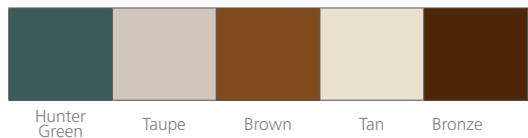

Optional Exterior Finishes

(Custom colors available as well)