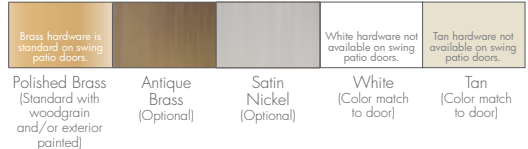

Patio Door Hardware

*Option only available with KensingtonGlass 4 package.