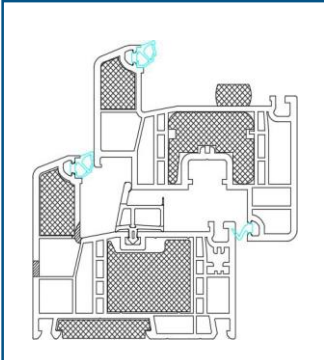

Passive House Institute – PHPP & WUFI Performance Data

PH+ Tilt Turn True Triple

- PH Uf 0.13
- Frame Dimension 4.53"

PH+ Tilt Turn Heat Mirror

- PH Uf 0.14
- Frame Dimension 4.53"