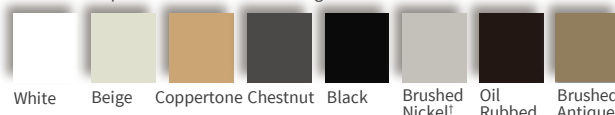

Hardware: Operable windows and Sliding Patio Doors

¹ Decorative metal upgrades are real metals with "living" finish, patina may change with age